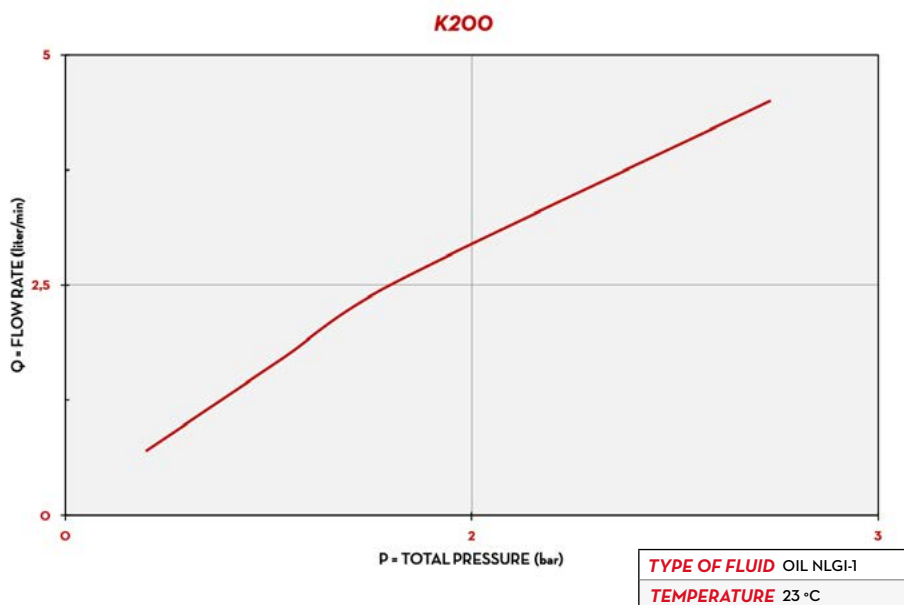

FILTRATION

FLUID MONITORING

TANK MONITORING

HOSE REELS

ACCESSORIES

MERCHANDISE

AIR

ANTIFREEZE

AdBlue®

BIODIESEL

DIESEL

FOOD

GASOLINE

GREASE

KEROSENE

OIL

WATER

WINDSCREEN

CHART

DIMENSIONS

Dimensions expressed in millimeters

IN THE BOX

- K200 METER
- INSTRUCTION MANUAL

DETAILS

MATERIALS

- BODY: ALLUMINIUM
- GEARS: TECHNOPOLYMER

TECHNICAL DATA

CODE	DESCRIPTION	FLUIDS TYPE	FLOW RATE		WORKING PRESSURE		BATTERIES INCLUDED AAA NO.2 2 X 1.5 V	INLET OUTLET
			KG/MIN	LB/MIN	BAR	PSI		
METERS								
FO043012A	K200 METER ML/L 1/8" BSP		0,1 - 2,5	0,2 - 5,5	500	7200	YES	1/8" BSP
FO043011A	K200 METER GR/KG 1/8" BSP		0,1 - 2,5	0,2 - 5,5	550	7200	YES	1/8" BSP
FO0430230	K200/2 METER GR/KG 1/4" BSP		0,2 - 5	0,4 - 11	700	10000	YES	1/4" BSP
PULSER								
000452030	K200 PULSER HP 1/8" BSP		0,1 - 2,5	0,2 - 5,5	1000	14500	NO	1/8" BSP
000452000	K200 PULSER 1/4" BSP		0,1 - 2,5	0,2 - 5,5	30	426	NO	1/4" BSP
FO0452060	K200/2 PULSER 1/4" BSP		0,2 - 5	0,4 - 1,1	700	10000	NO	1/4" BSP

UPON REQUEST AVAILABLE IN NPTF VERSION AND DISPLAY IN GALLON/QUARTER OR PINT