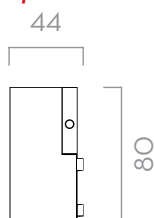

WATER

WINDSCREEN

CHART

DIMENSIONS

K200 FRONT
K200 HP pulser FRONT

K200 SIDE
K200 HP pulser BOTTOM

K200 pulser SIDE

K200 pulser BOTTOM

Dimensions expressed in millimeters

IN THE BOX

- K200 METER
- INSTRUCTION MANUAL

DETAILS

RESET / CALIBRATE BUTTON

5 DIGIT DISPLAY

OVAL GEAR

2 AAA BATTERIES INCLUDED