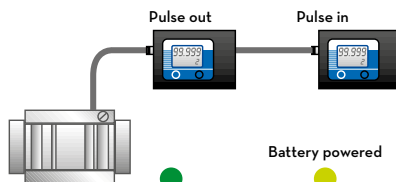

OIL

WATER

WINDSCREEN

CHART

Remote display battery powered

Remote display battery powered

Display pulse transmitter battery powered

Display pulse transmitter externally powered

IN THE BOX

- REMOTE DISPLAY UNIT
- BRACKET ADJUSTABLE
- INSTRUCTION MANUAL

DETAILS

DIMENSIONS

Dimensions expressed in millimeters

TECHNICAL DATA

CODE	DESCRIPTION	FLUIDS TYPE	METERS	INLET OUTLET
F1175200B	REMOTE DISPLAY PULSE OUT K600	Ad B D O W W	K600 DIESEL	PULSE OUT ●
F1175300B	REMOTE DISPLAY PULSE OUT K600/4	Ad B D O W W	K600/4	PULSE OUT ●
F1175400B	REMOTE DISPLAY PULSE OUT K700	Ad B D O W W	K700	PULSE OUT ●
FO049501A	REMOTE DISPLAY PULSE OUT UNIVERSAL	Ad B D O W W	K200, K400, K600 OIL, K600 DIESEL, K600/4, K700	PULSE OUT ●
FO049502A	UNIVERSAL REMOTE DISPLAY PULSE IN	Ad B D O W W	FOR ALL PIUSI PULSE OUT REMOTE DISPLAY	PULSE IN ●