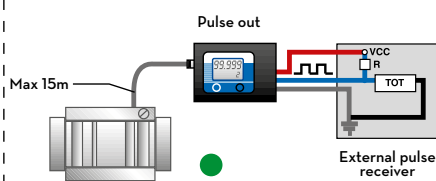

OIL

WATER

WINDSCREEN

CHART

Remote display battery powered

Remote display battery powered

Display pulse transmitter battery powered

Display pulse transmitter externally powered

IN THE BOX

- REMOTE DISPLAY UNIT
- BRACKET ADJUSTABLE
- INSTRUCTION MANUAL

DETAILS

DIMENSIONS

Dimensions expressed in millimeters

TECHNICAL DATA

CODE	DESCRIPTION	FLUIDS TYPE	METERS	INLET OUTLET
F1175200B	REMOTE DISPLAY PULSE OUT K600	Ad B D O W W	K600 DIESEL	PULSE OUT ●
F1175300B	REMOTE DISPLAY PULSE OUT K600/4	Ad B D O W W	K600/4	PULSE OUT ●
F1175400B	REMOTE DISPLAY PULSE OUT K700	Ad B D O W W	K700	PULSE OUT ●
FO049501A	REMOTE DISPLAY PULSE OUT UNIVERSAL	Ad B D O W W	K200, K400, K600 OIL, K600 DIESEL, K600/4, K700	PULSE OUT ●
FO049502A	UNIVERSAL REMOTE DISPLAY PULSE IN	Ad B D O W W	FOR ALL PIUSI PULSE OUT REMOTE DISPLAY	PULSE IN ●