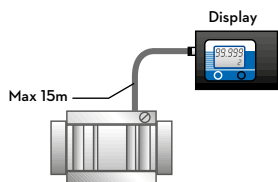

OIL

WATER

WINDSCREEN

CHART

Remote display battery powered

Remote display battery powered

Display pulse transmitter battery powered

Display pulse transmitter externally powered

IN THE BOX

- REMOTE DISPLAY UNIT
- BRACKET ADJUSTABLE
- INSTRUCTION MANUAL

DETAILS

DIMENSIONS

Dimensions expressed in millimeters

TECHNICAL DATA

CODE	DESCRIPTION	FLUIDS TYPE	METERS	INLET OUTLET
F1175200B	REMOTE DISPLAY PULSE OUT K600	Ad B D O W W	K600 DIESEL	PULSE OUT ●
F1175300B	REMOTE DISPLAY PULSE OUT K600/4	Ad B D O W W	K600/4	PULSE OUT ●
F1175400B	REMOTE DISPLAY PULSE OUT K700	Ad B D O W W	K700	PULSE OUT ●
FO049501A	REMOTE DISPLAY PULSE OUT UNIVERSAL	Ad B D O W W	K200, K400, K600 OIL, K600 DIESEL, K600/4, K700	PULSE OUT ●
FO049502A	UNIVERSAL REMOTE DISPLAY PULSE IN	Ad B D O W W	FOR ALL PIUSI PULSE OUT REMOTE DISPLAY	PULSE IN ●