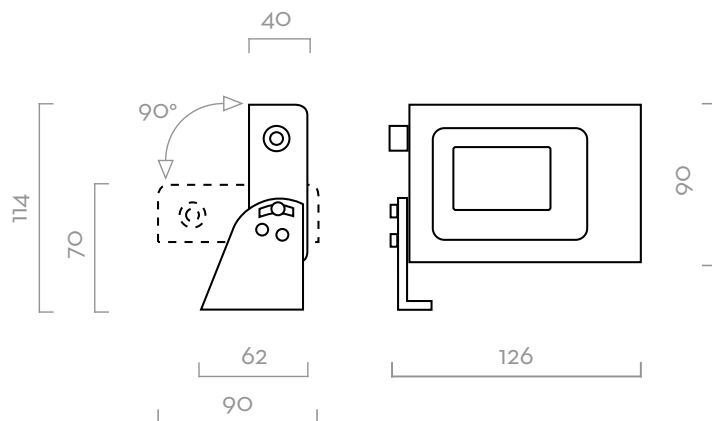

OIL

WATER

WINDSCREEN

CHART

Remote display battery powered

Remote display battery powered

Display pulse transmitter battery powered

Display pulse transmitter externally powered

IN THE BOX

- REMOTE DISPLAY UNIT
- BRACKET ADJUSTABLE
- INSTRUCTION MANUAL

DETAILS

DIMENSIONS

Dimensions expressed in millimeters

TECHNICAL DATA

CODE	DESCRIPTION	FLUIDS TYPE	METERS	INLET OUTLET
F1175200B	REMOTE DISPLAY PULSE OUT K600	Ad B D O W W	K600 DIESEL	PULSE OUT ●
F1175300B	REMOTE DISPLAY PULSE OUT K600/4	Ad B D O W W	K600/4	PULSE OUT ●
F1175400B	REMOTE DISPLAY PULSE OUT K700	Ad B D O W W	K700	PULSE OUT ●
FO049501A	REMOTE DISPLAY PULSE OUT UNIVERSAL	Ad B D O W W	K200, K400, K600 OIL, K600 DIESEL, K600/4, K700	PULSE OUT ●
FO049502A	UNIVERSAL REMOTE DISPLAY PULSE IN	Ad B D O W W	FOR ALL PIUSI PULSE OUT REMOTE DISPLAY	PULSE IN ●